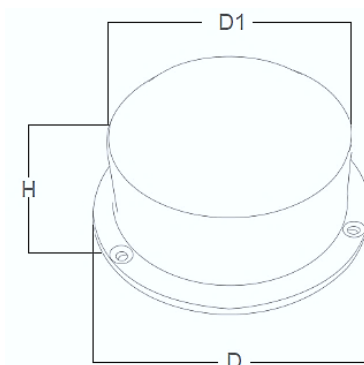

DIMENSIONS »

Model	Length (mm)	Width (mm)	Height (mm)
BERN	500	500	480

ENERGY LABEL »

Lighting source specification:

RECHARGEABLE LED BASE

Technical details:

- Input Voltage: 100-240VAC, 50/60Hz
- Output Voltage: 5V 1A
- Battery type: Li- 18650/ 3.7V; 5200mAh; 19.4Wh
- Charging time: 6h
- Discharging time: 10-12h

Product specifications:

Type	LEDs (qty)	Colour temp. (K)	Size (mm)		
			D	D1	H
WW BASE 120	12	3000	120	102	73
CW BASE 120	12	5500	120	102	73
RGBW BASE 120	9+9	RGBW	120	102	73

The LED base is equipped with remote control and charger German type: