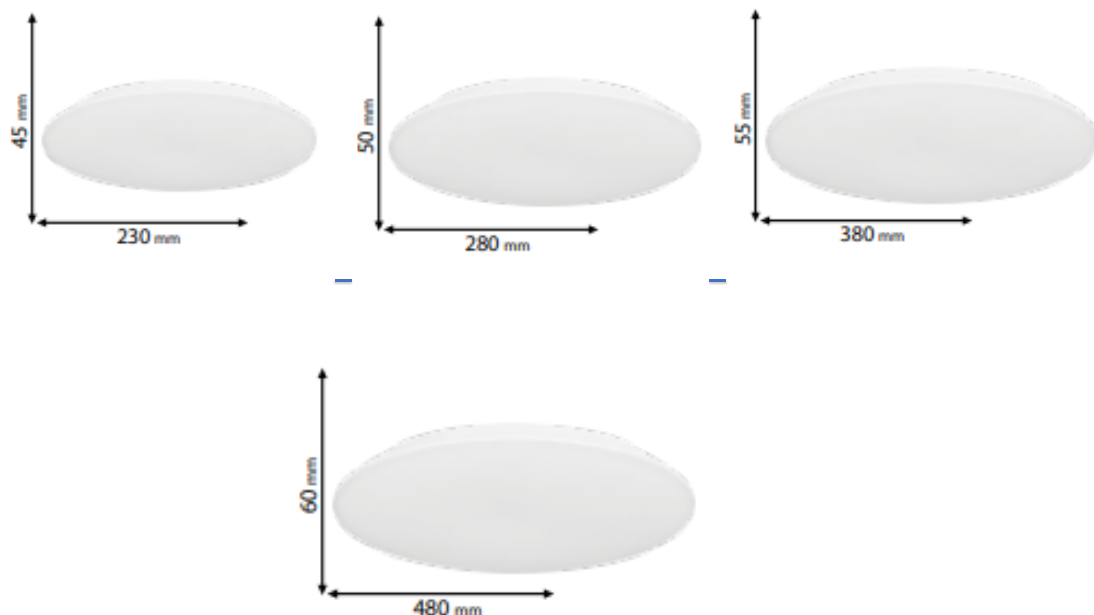

EL[®]MARK

The Brand of Electricity

LED CEILING LAMPS

EL- 2291

GENERAL INFORMATION »

- ∴ Rated voltage: 220-240V/ 50-60Hz
- ∴ Body Color: White
- ∴ Power: 12W; 18W; 28W; 45W
- ∴ Colour temperature: 4000K
- ∴ Material: Polypropylene (PP)
- ∴ Colour rendering index: Ra≥80
- ∴ Average lifetime: 30000h
- ∴ Environmentally Friendly – does not emit Mercury and Lead (by RoHS Directive)
- ∴ Protection against dust and moisture: IP54
- ∴ Mounting: Surface

DIMENSIONS »

Catalogue number	Diameter (mm)	Height (mm)
95EL229112W/WH	230	45
95EL229118W/WH	280	50
95EL229128W/WH	380	55
95EL229145W/WH	480	60

ADDITIONAL INFORMATION »

Catalogue number	Barcode	Packing/Box (pcs)
95EL229112W/WH	3800131253958	1/30
95EL229118W/WH	3800131253965	1/20
95EL229128W/WH	3800131253972	1/16
95EL229145W/WH	3800131253989	1/10